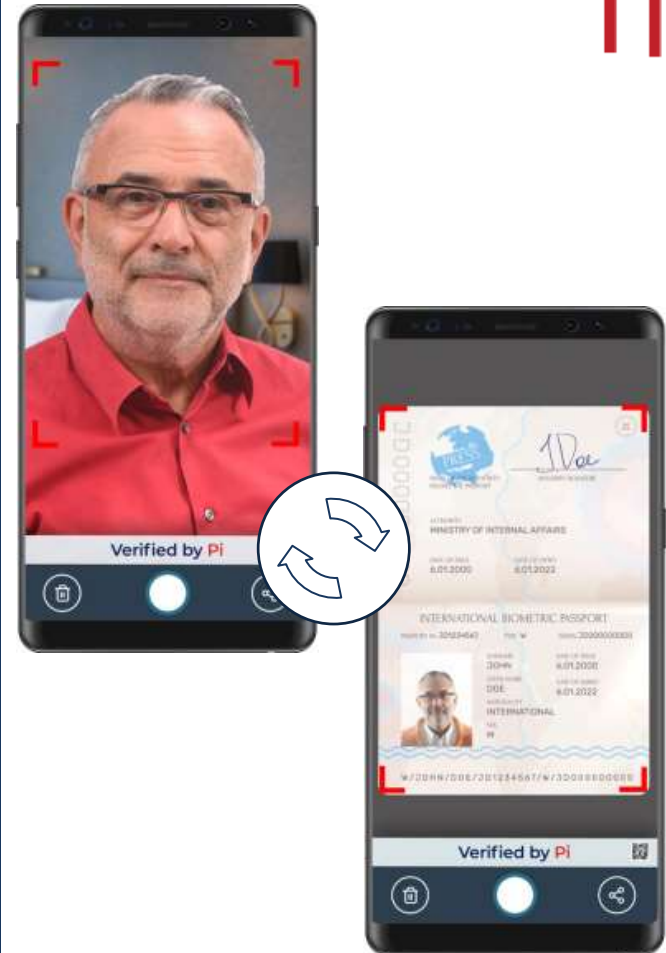

Benefits

- Easy to install and use
- Enable low-touch customer onboarding
- Mitigate risk from online fraud
- Comply with regional and international Anti-Money Laundering (AML) regulations
- Increase revenue by alleviating manual interaction in the identification process
- Easy integration into web applications
- Comprehensive match information, not just a score
- Reduces customer friction
- **Stay at home**